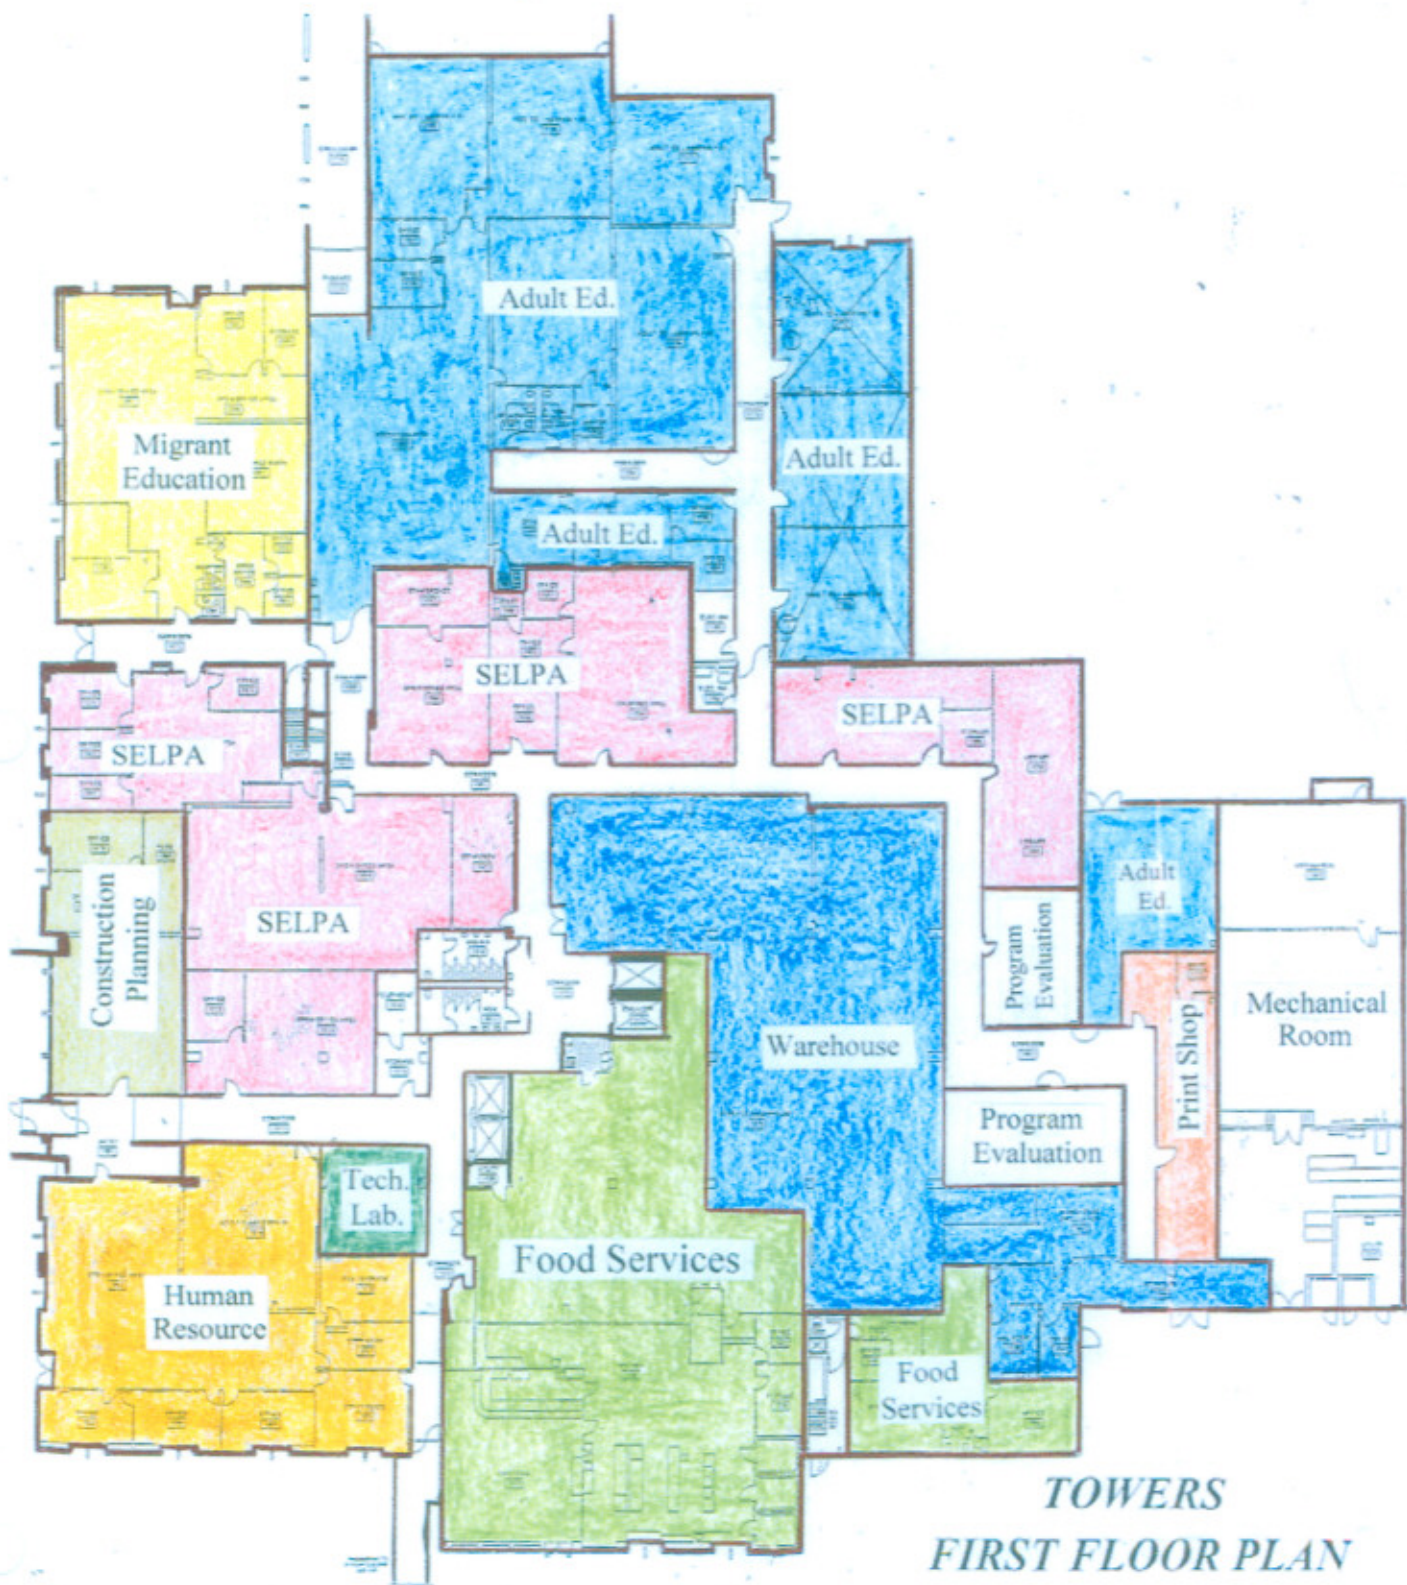

*TOWERS
FIRST FLOOR PLAN*